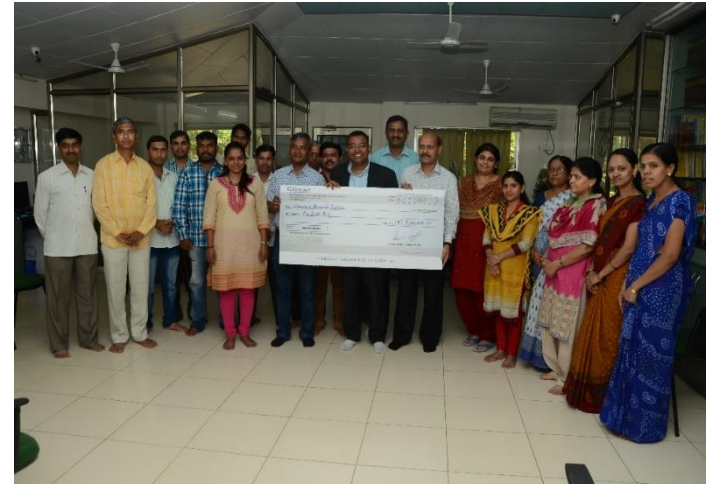

How were the NGO's used?

These NGO's helped to use the funds for various purposes on the ground to improve society as a whole.

Memory lane

Together with working committees of Adharsharm, Nashik

Handing over the cheque to Vipassana Research Institute, Nashik team

Handing over the cheque to working committees Maharashtra Samajseva Sangh, Nashik

Handing over the cheque to Sayagi U Ba Khin Memorial Trust

Memory lane

Handing over the cheque to working committees of NGO's and site visit.